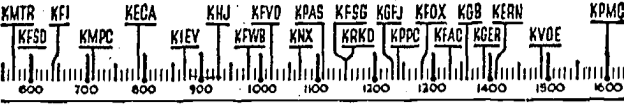

YOUR RADIO TODAY

[The information contained in this schedule is furnished by the stations broadcasting the program]

SUNDAY CHURCH SERVICES

7 A.M. KFVB—Evyman's Church. KNX—Air Church. 7:30 A.M. KRKD—Rev. Squires. 8 A.M. KFVD—Rev. Salas. KNX—Air Church. KFAC—Country Church. 8:30 A.M. KFVB—Rescue Mission. KPAS—Immanuel Baptist. KMTR—W. B. Record. KFVD—Church of Christ. 8:45 A.M. KMTR—Bob Shuler. 9 A.M. KPCC—Dr. Middlemass. KFAC—Liberal Catholic Hr. 9:15 A.M. KGER—March Ahead Time. 9:30 A.M. KPCC—Dr. Woellner. KGER—Revival. 10 A.M. KGER—Fullerton 4 Square. KNX—Air Church. 10:15 A.M. KFOX—Independ. Church. 10:30 A.M. KPCC—Church News. KFSG—Almee McPherson.	10:45 A.M. KPCC—Church Service. 11 A.M. KPCC—Church Service. KFAC—Church Open Door. KPAS—Holliston Methodist. KMTR—Methodist Church. 12 NOON KMTR—St. Brendan Choir. 12:30 P.M. KHJ—Children's Chapel. 1 P.M. KHJ—Lutheran Hr. 1:30 P.M. KHJ—People's Church. 2 P.M. KMTR—Lutheran Church. 2:30 P.M. KFOX—Rev. Billy Adams. 3 P.M. KECA—Catholic Hr. KGFJ—Locy West. KFSG—Evangelistic. KFOX—Rev. Ivie. KNX—Church. 3:30 P.M. KECA—Church Federation. 3:45 P.M. KPAS—Church Christ. 4 P.M. KFOX—Locy West.	KGER—Gospel Tidings. KPAS—Christian Church. KMTR—Bible Treasury. KGER—Colonial Tabernacle 5 P.M. KPAS—Lincoln Presby. Ch. 5:30 P.M. KGER—Rev. Weber. KMTR—Martin L. Thomas. 6:45 P.M. KGFJ—Church of God. 7 P.M. KMTR—R. P. Shuler. KFSG—Almee McPherson. 7:45 P.M. KPAS—Baptist Church. 8 P.M. KGFJ—Bethel Church. KFOX—Christian Science. KPCC—Church Service. KFVB—Presbyterian Church. KFAC—Church of Open Door. 9:30 P.M. KFAC—"Glorious Hope." KFSG—Wendell St. Clair. 9:45 P.M. KFVB—Lutheran Church. 10 P.M. KPAS—Calvary Tabernacle. KMTR—Church Reel.

ENTERTAINMENT--BY THE HOUR